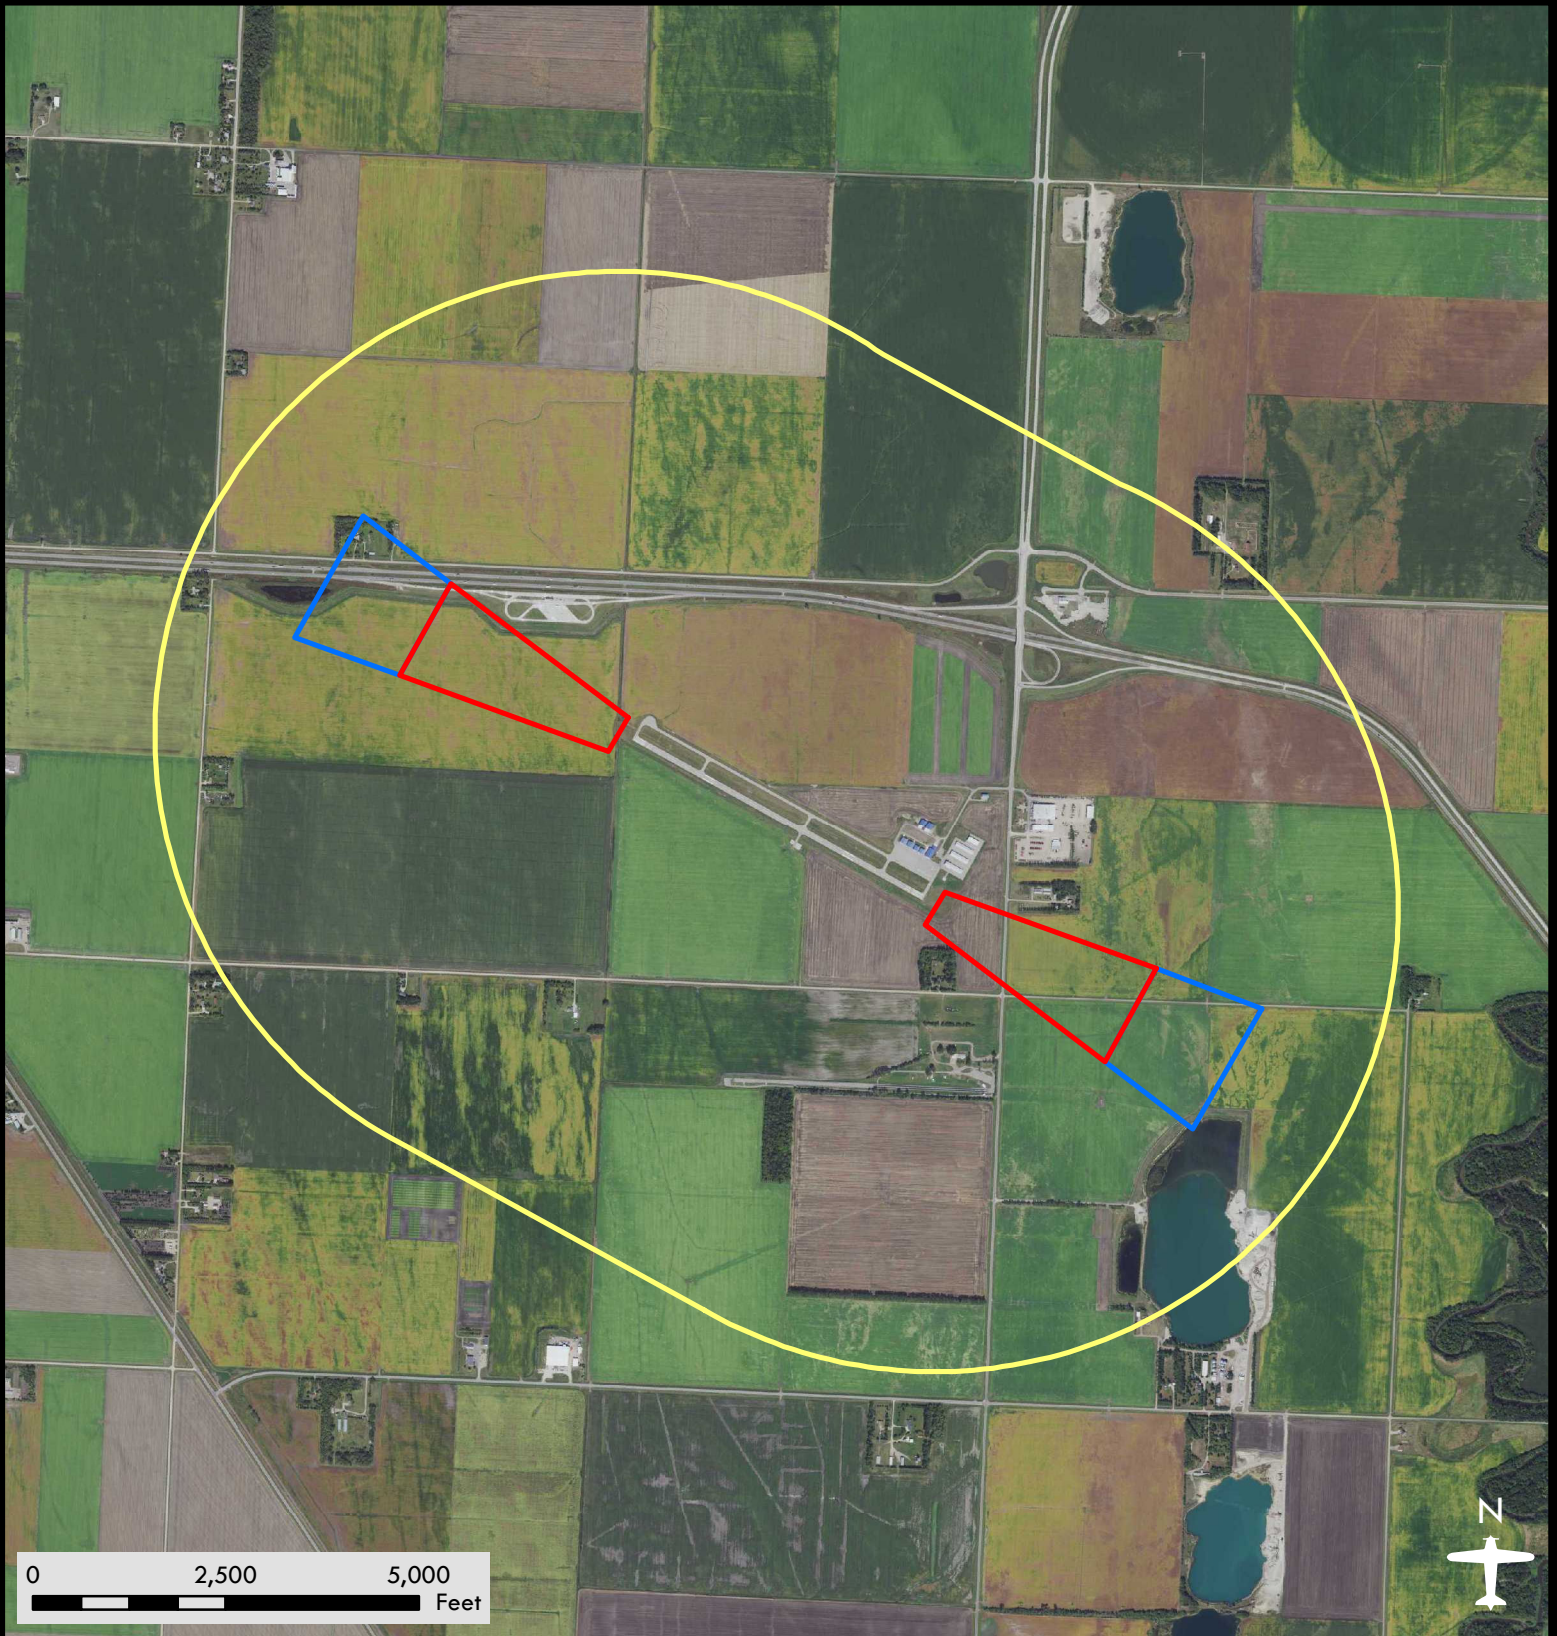

# Moorhead Municipal Airport

Airport Safety Zones

Date: 08/08/2018

## Legend

-  Zone A
-  Zone B
-  Zone C

**DISCLAIMER:** This is not an official zoning map. To view the official map and ordinance for this airport, please visit the Airport Zoning Information Warehouse at <https://www.dot.state.mn.us/aero/planning/zoning-warehouse.html>. The State of Minnesota makes no representations or warranties expressed or implied, with respect to the reuse of the data provided herewith regardless of its format or the means of its transmission. There is no guarantee or representation to the user as to the accuracy, currency, suitability, or reliability of this data for any purpose. The user accepts the data "as is." The State of Minnesota assumes no responsibility for loss or damage incurred as a result of any user's reliance on this data. All maps and other material provided herein are protected by copyright. Permission is granted to copy and use the materials herein.